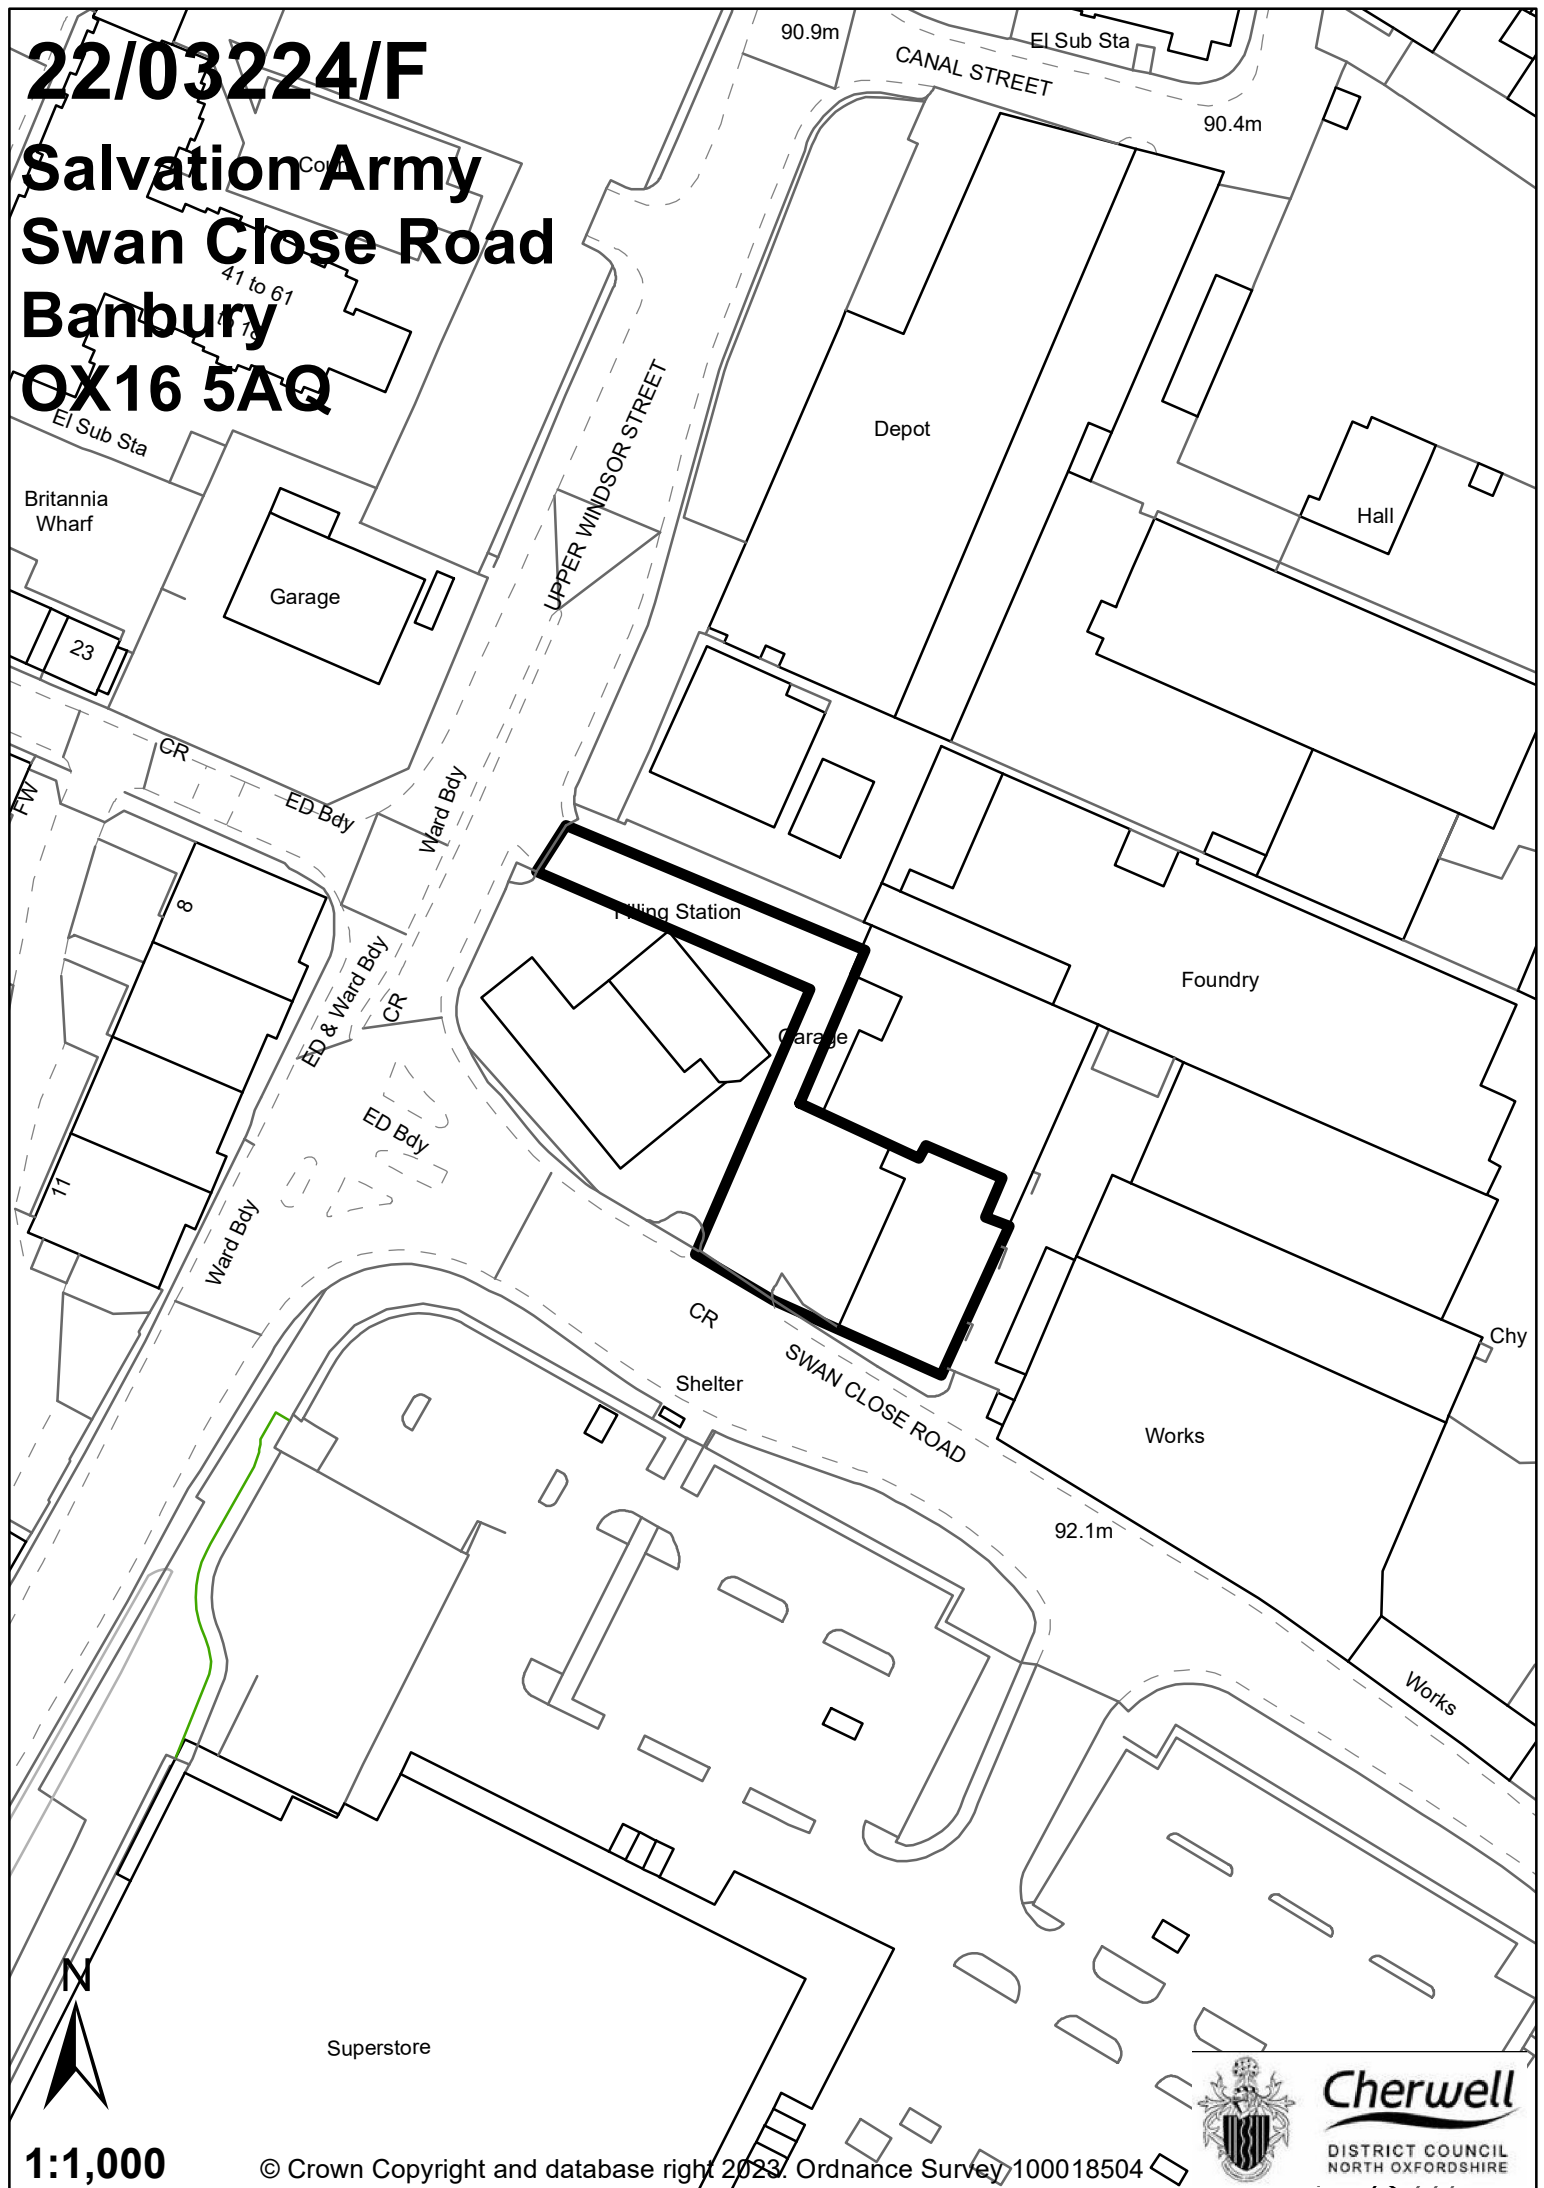

22/03224/F

Salvation Army
Swan Close Road
Banbury
OX16 5AQ

1:1,000

© Crown Copyright and database right 2023. Ordnance Survey 100018504